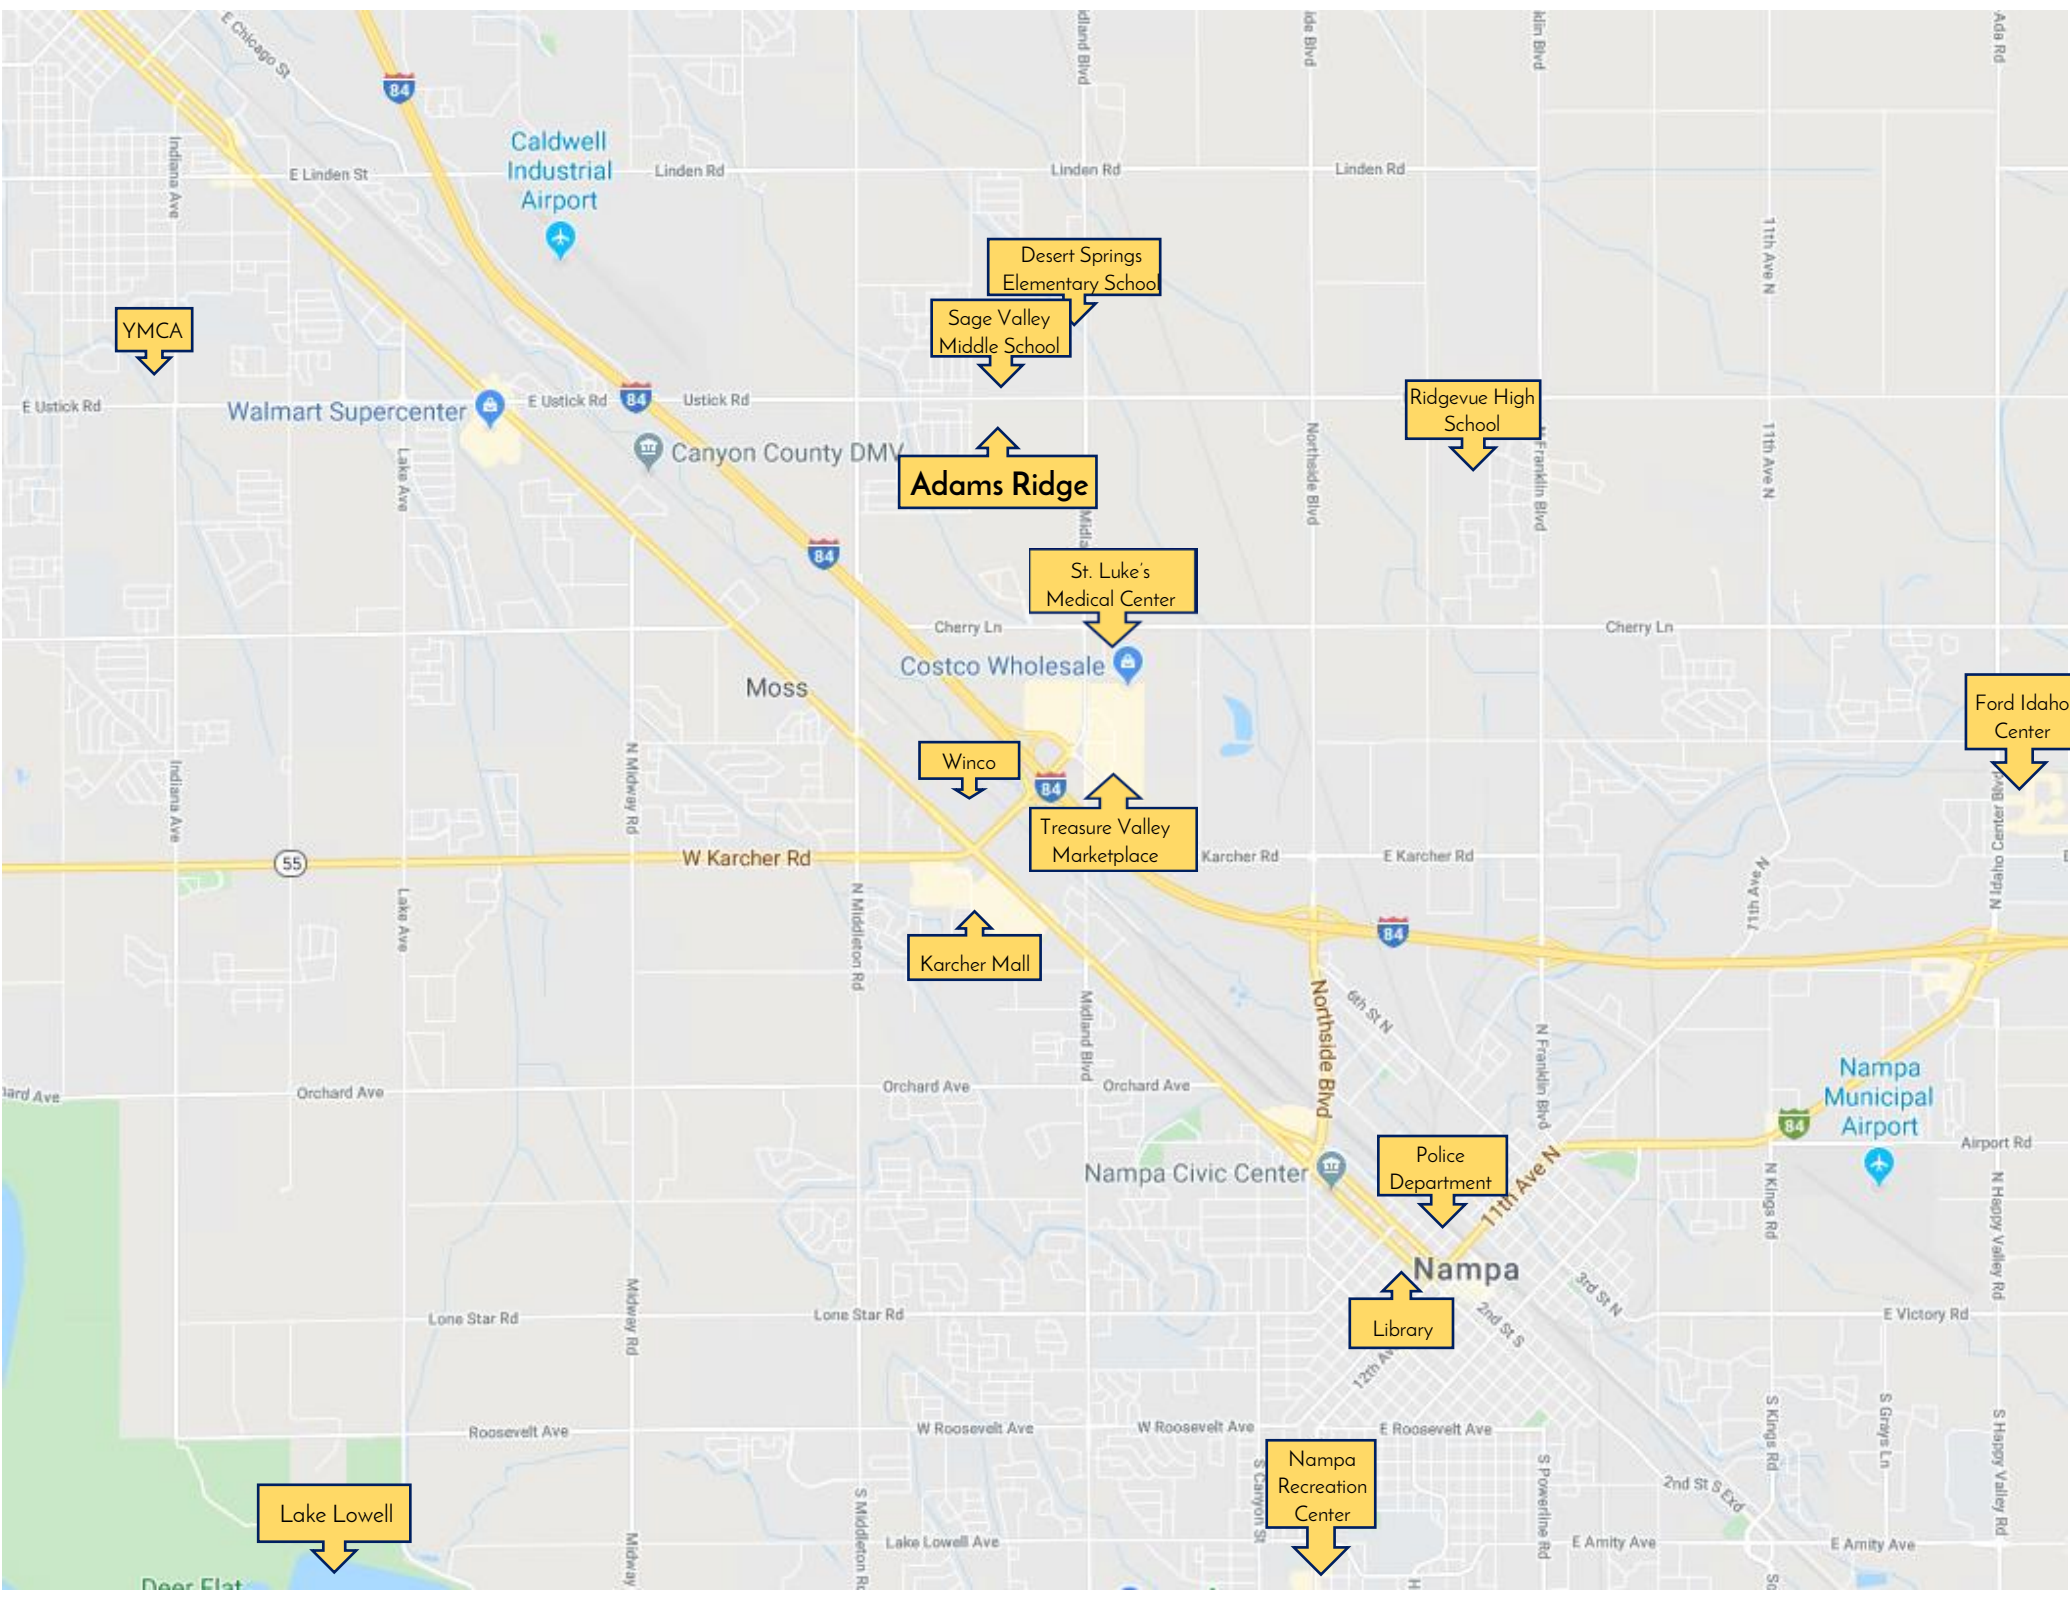

YMCA

Walmart Supercenter

Caldwell Industrial Airport

Canyon County DMV

Adams Ridge

Desert Springs Elementary School

Sage Valley Middle School

Ridgevue High School

St. Luke's Medical Center

Costco Wholesale

Winco

Treasure Valley Marketplace

Karcher Mall

Nampa Civic Center

Police Department

Library

Nampa Recreation Center

Ford Idaho Center

Lake Lowell

Nampa Municipal Airport